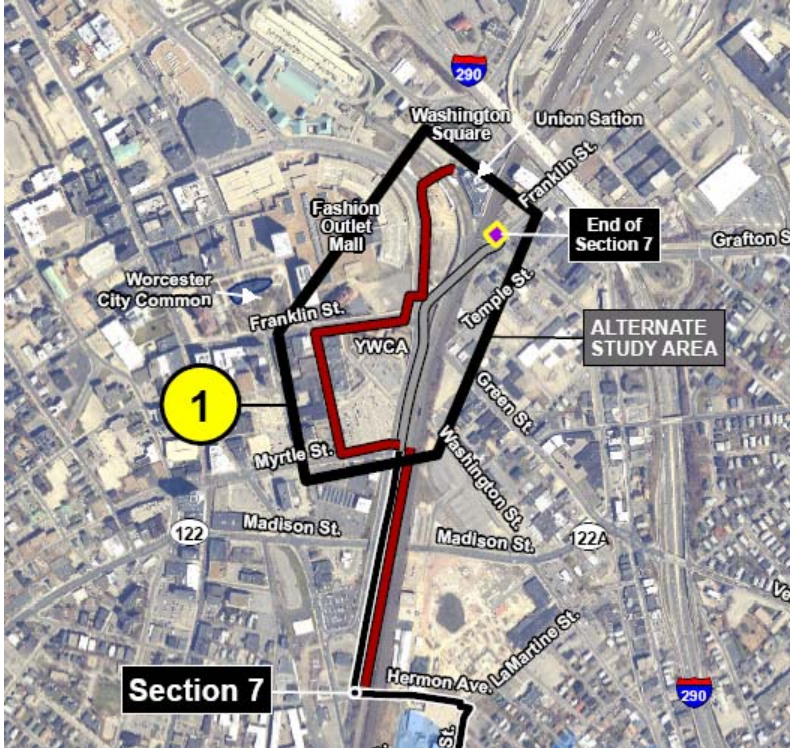

Map & Site Photographs to accompany
Comparison of Alternatives **TABLE A-1**
Section 7 Worcester (Northern Terminus)

Map:

Photo 1: Looking north along McGrath Boulevard between Myrtle and Franklin Streets.
Photo date: July 16, 2006

Photo 2: Looking northeast on Salem Street between Library Lane and Franklin Street (the Library is at right).
Photo date: May 13, 2008